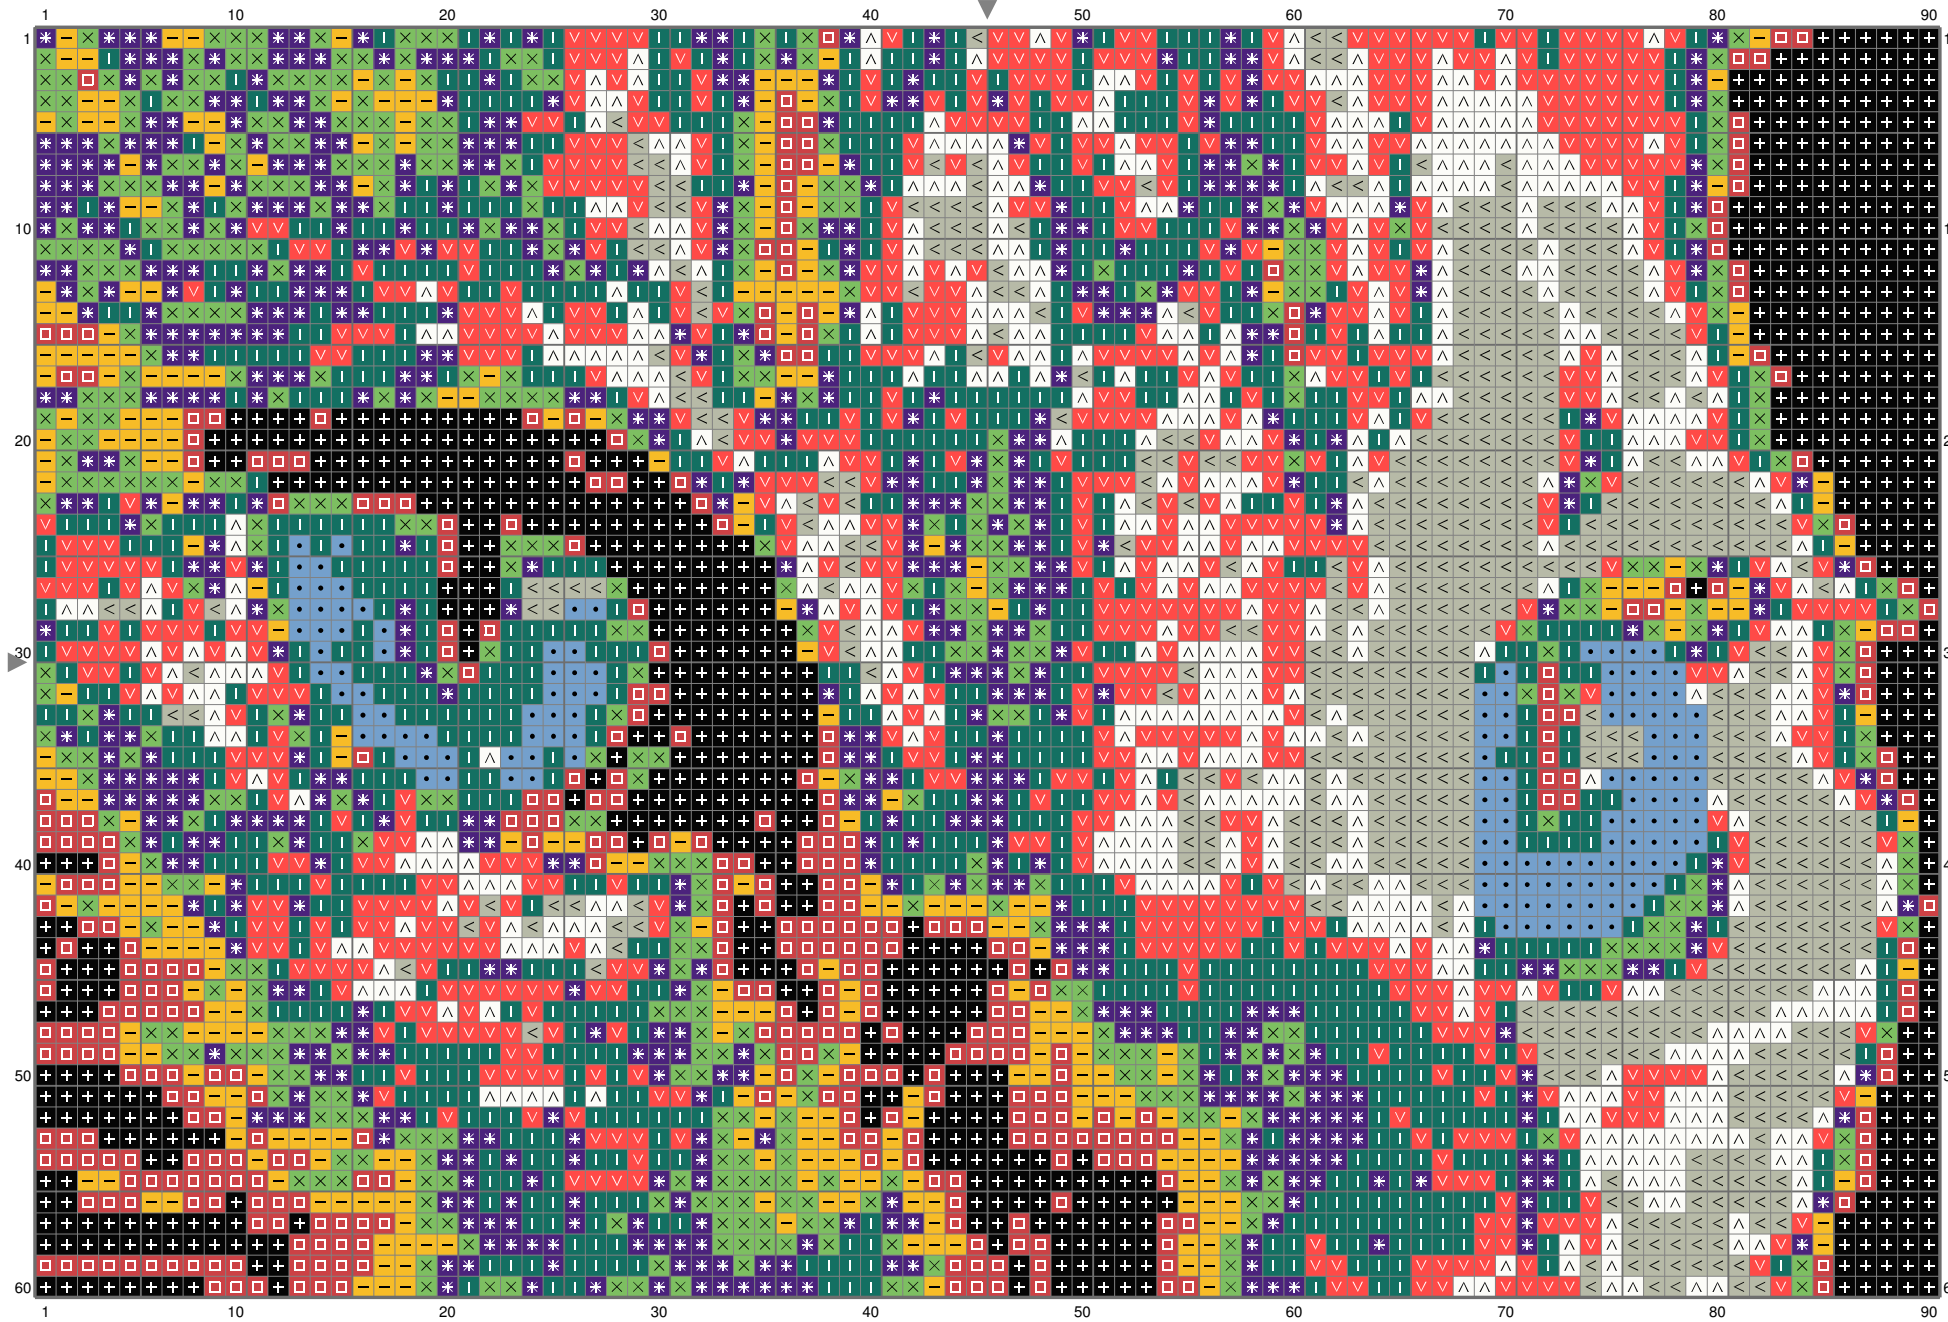

Chat

Copyright (C) 2018 natacha wantiez

Stitch Count: 90w x 60h
Finished Size: 16.32 cm x 10.88 cm (28 ct./inch)
Cloth: Linen
Cloth's Color: White
of colors: 10 Colors

Color Table (DMC)

Cross Stitch

+	310	(691 ct)
□	347	(384 ct)
—	972	(313 ct)
×	906	(471 ct)
*	820	(619 ct)
	3847	(907 ct)
•	334	(144 ct)
∇	608	(746 ct)
△	BLANC	(526 ct)
<	523	(599 ct)