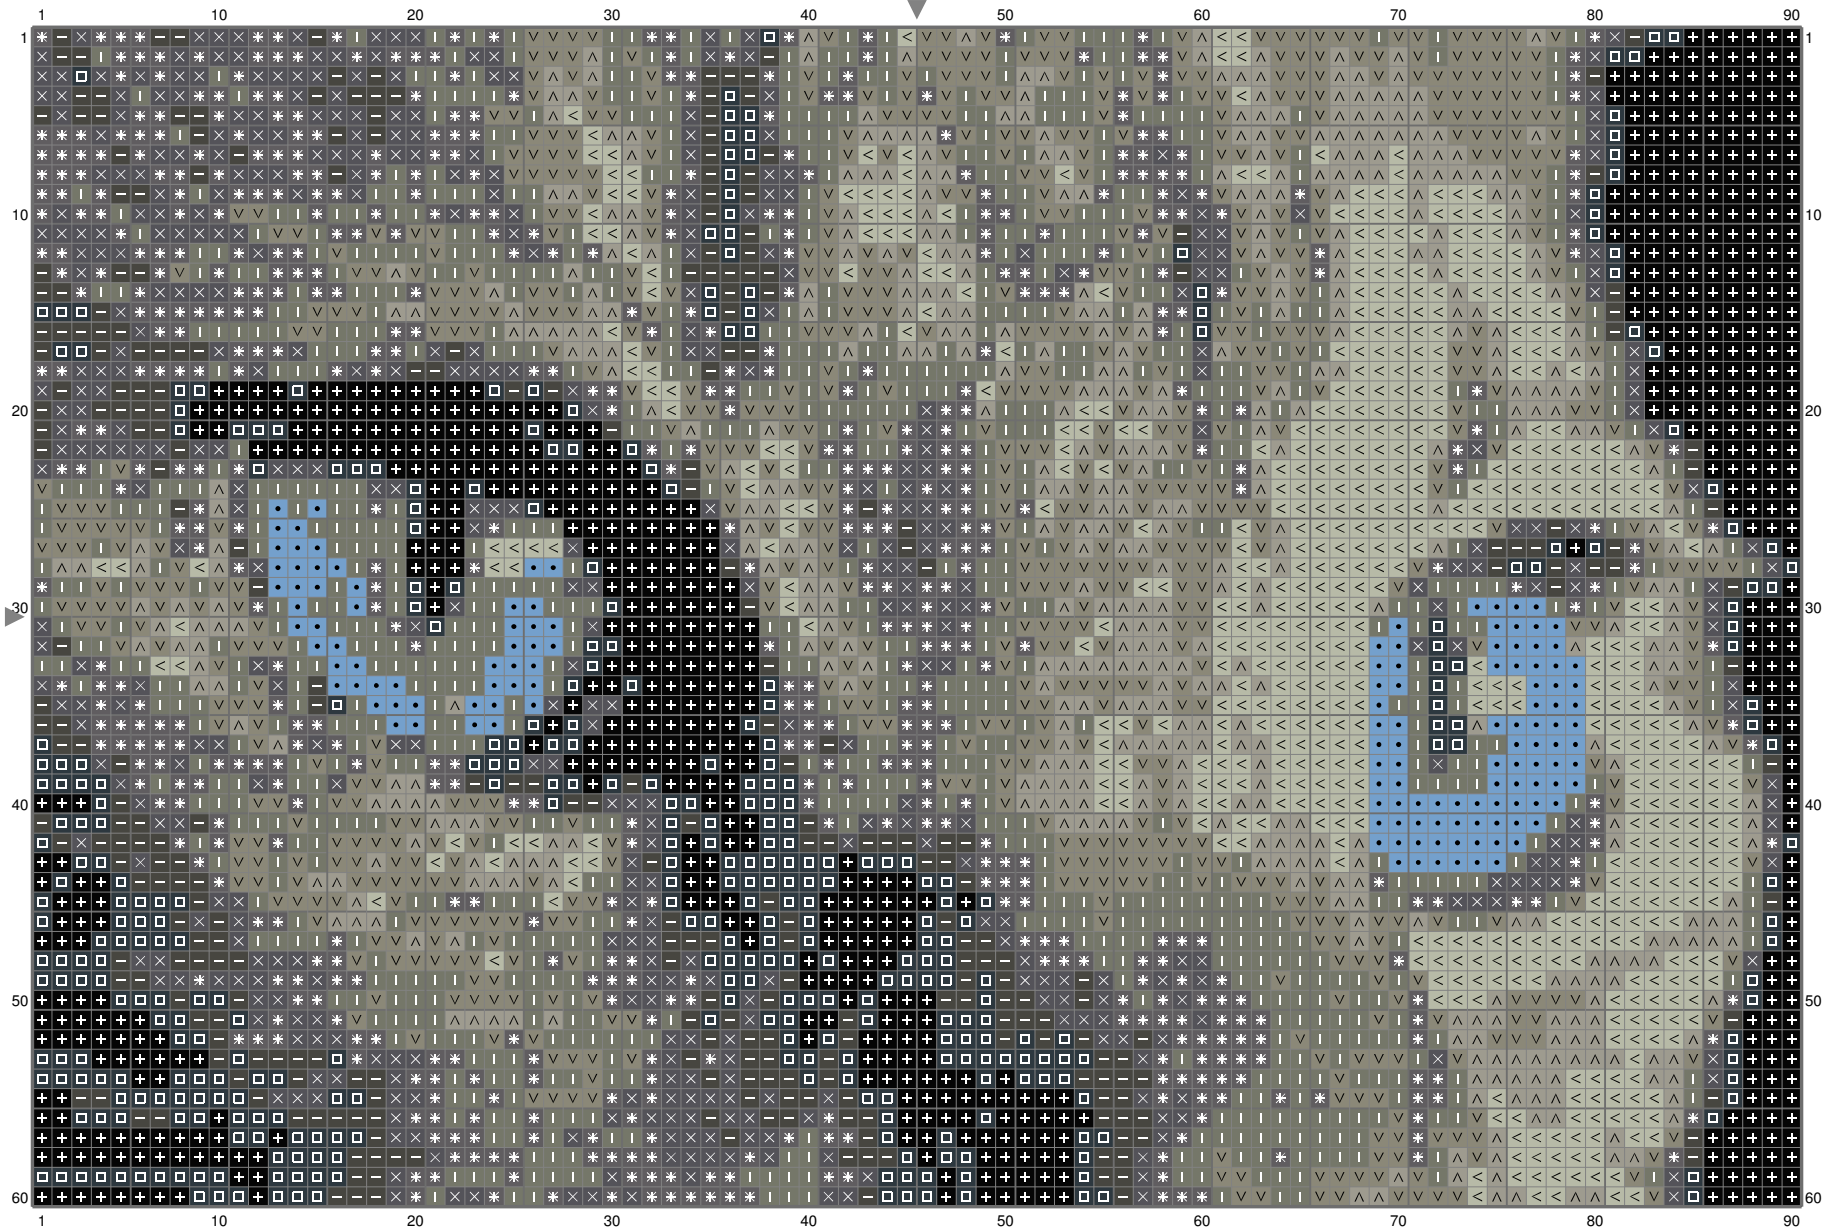

Chat

Copyright (C) 2018 natacha wantiez

Chat

Copyright (C) 2018 natacha wantiez

Stitch Count: 90w x 60h

Finished Size: 16.32 cm x 10.88 cm (28 ct./inch)

Cloth: Linen

Cloth's Color: White

of colors: 10 Colors

Color Table (DMC)

Cross Stitch

	310	(691 ct)
	500	(384 ct)
	3021	(313 ct)
	3799	(471 ct)
	535	(619 ct)
	3787	(907 ct)
	334	(144 ct)
	640	(746 ct)
	646	(526 ct)
	523	(599 ct)